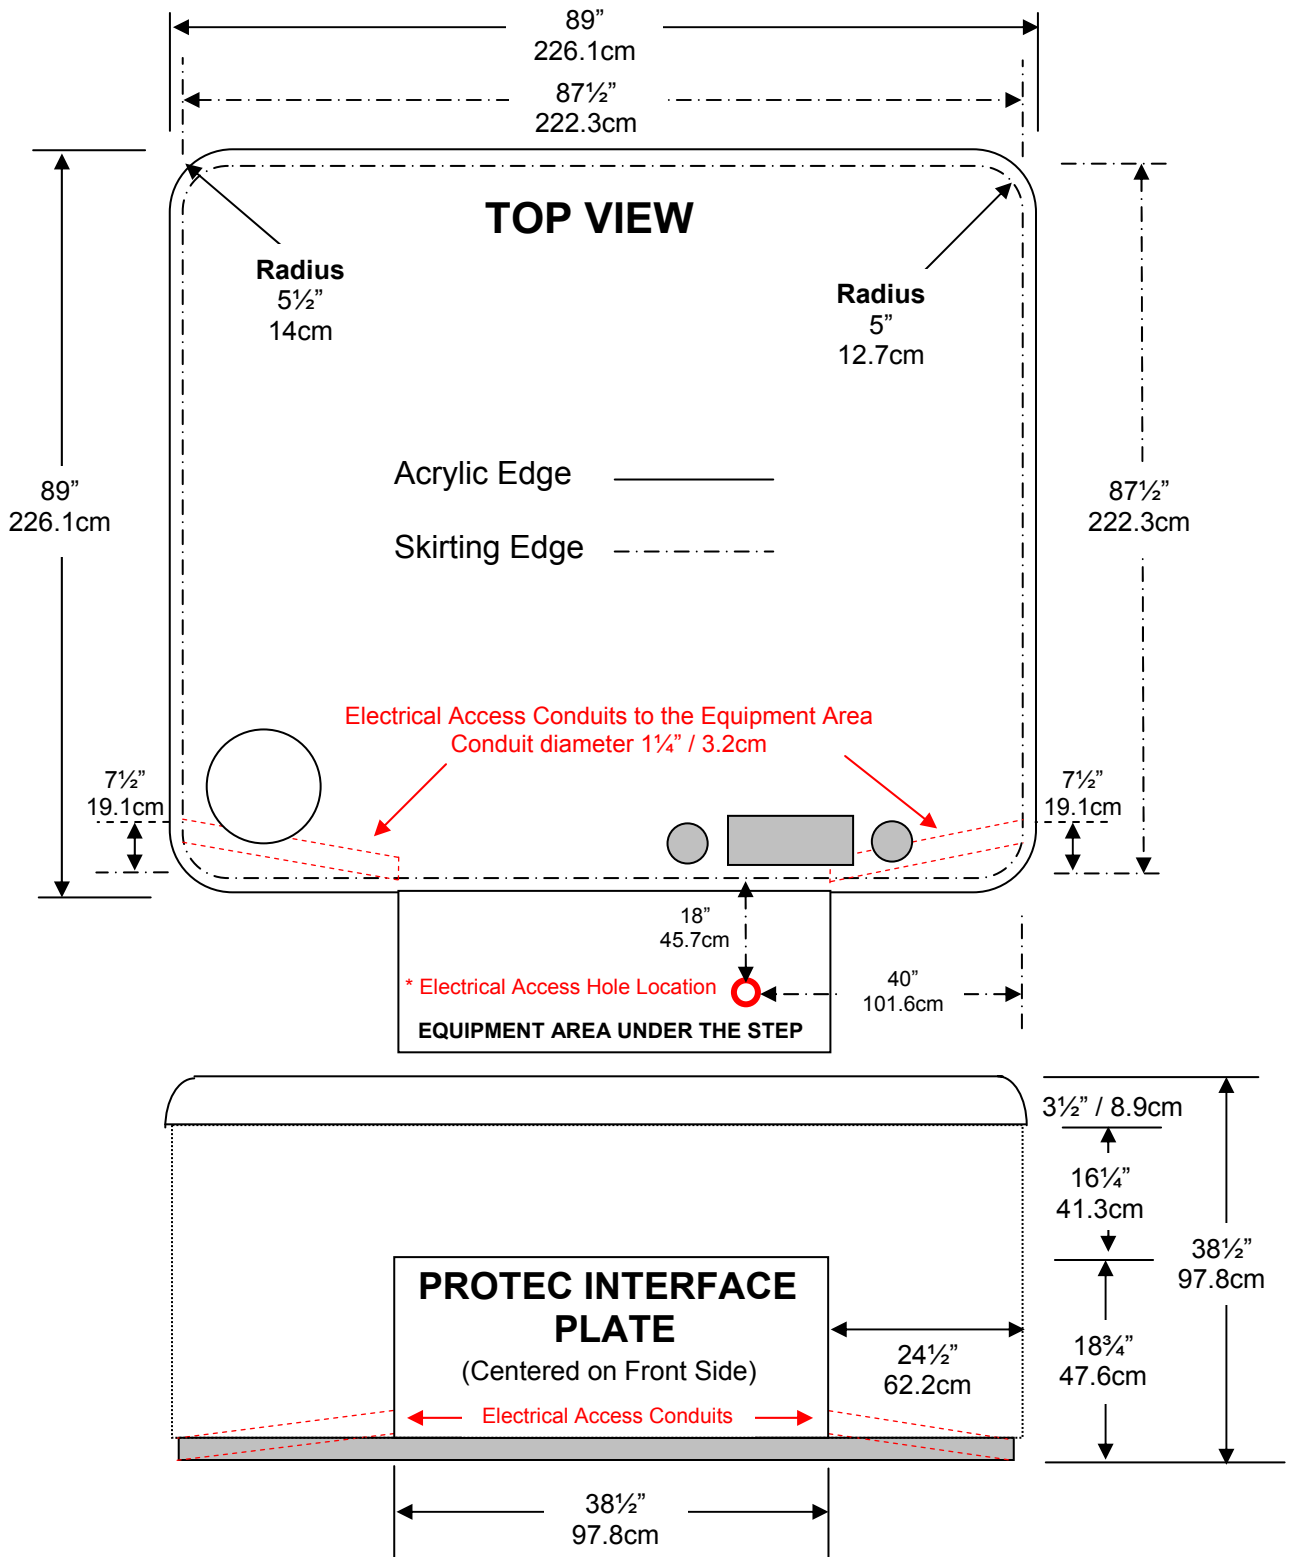

750 P3 EXTERIOR DIMENSIONS

* All dimensions are accurate within 1/2" / 1.3cm

* Electrical access hole will also need to be drilled through the equipment mounting base if this option is preferred

beachcomber
HOT TUBS