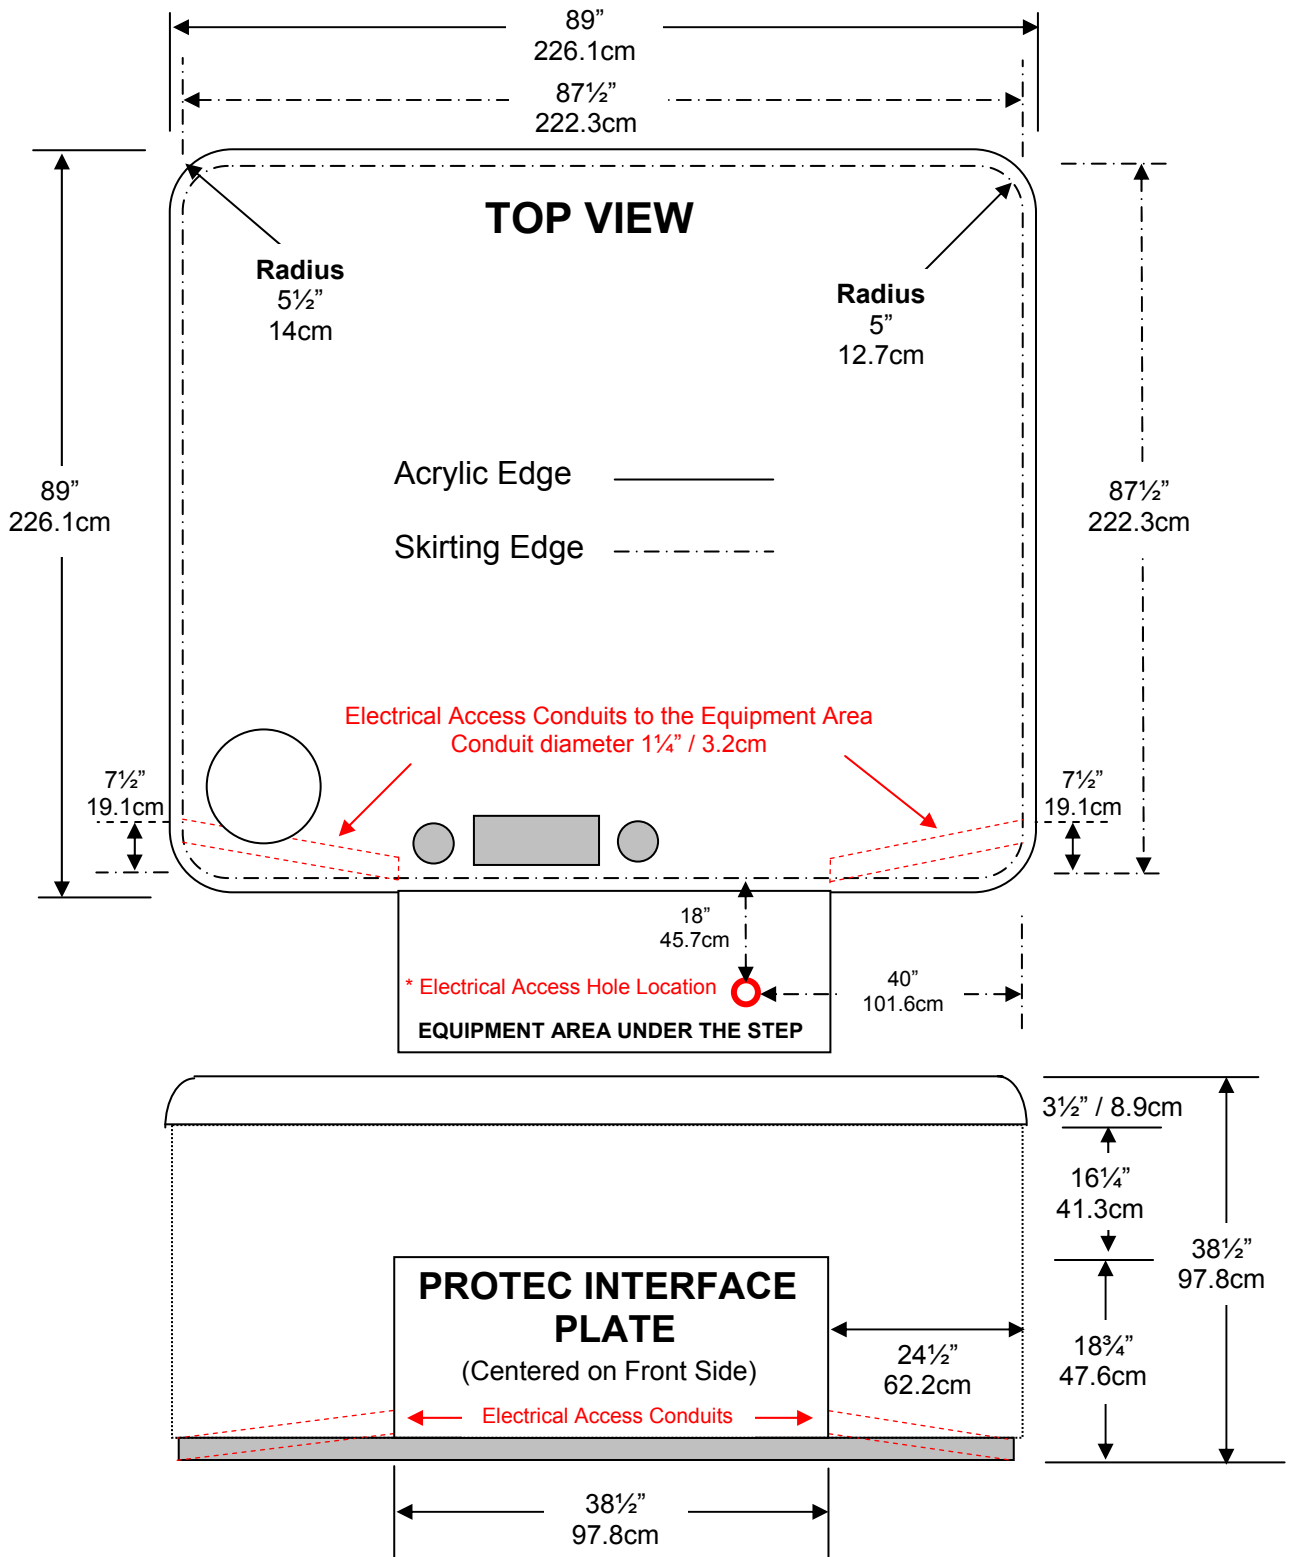

740 P3 EXTERIOR DIMENSIONS

* All dimensions are accurate within ½" / 1.3cm

* Electrical access hole will also need to be drilled through the equipment mounting base if this option is preferred

beachcomber
HOT TUBS