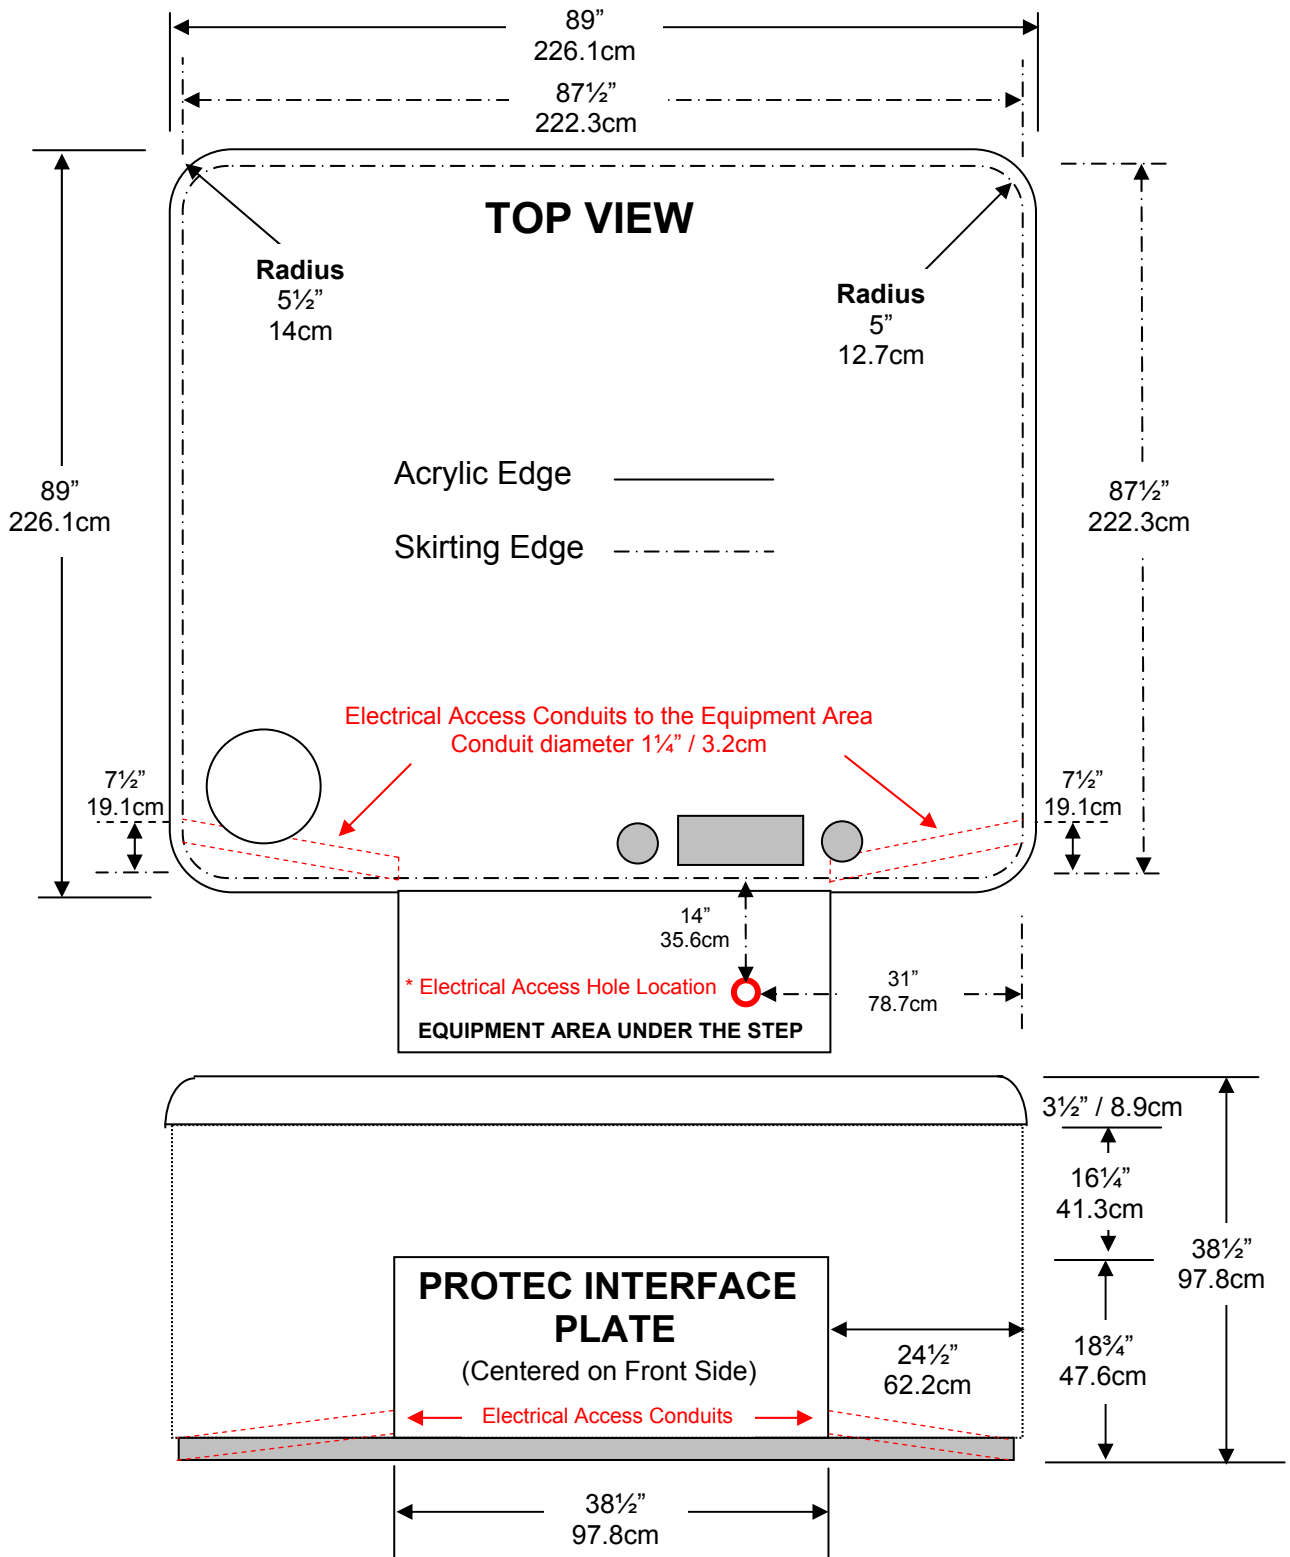

580 P3 EXTERIOR DIMENSIONS

* All dimensions are accurate within ½" / 1.3cm

* Electrical access hole will also need to be drilled through the equipment mounting base if this option is preferred

beachcomber
HOT TUBS