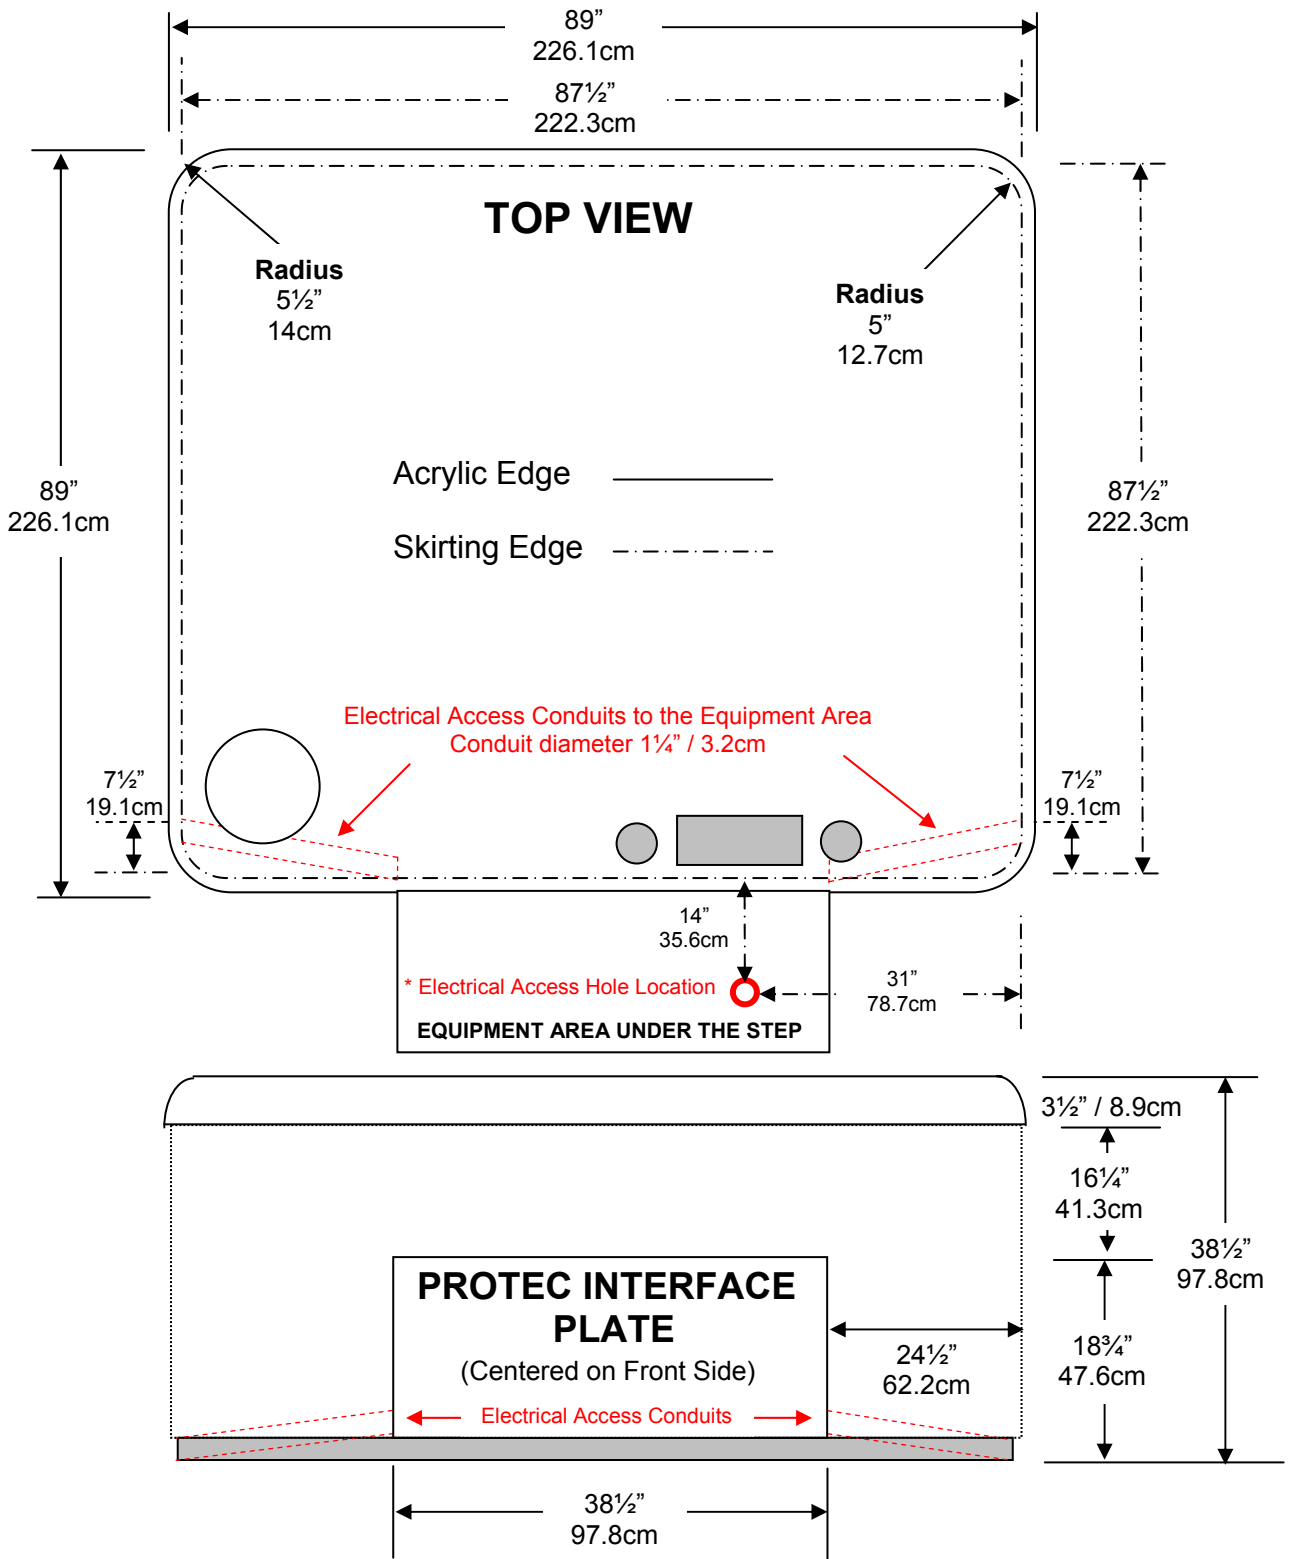

378 P3 EXTERIOR DIMENSIONS

* All dimensions are accurate within ½" / 1.3cm

* Electrical access hole will also need to be drilled through the equipment mounting base if this option is preferred

beachcomber
HOT TUBS